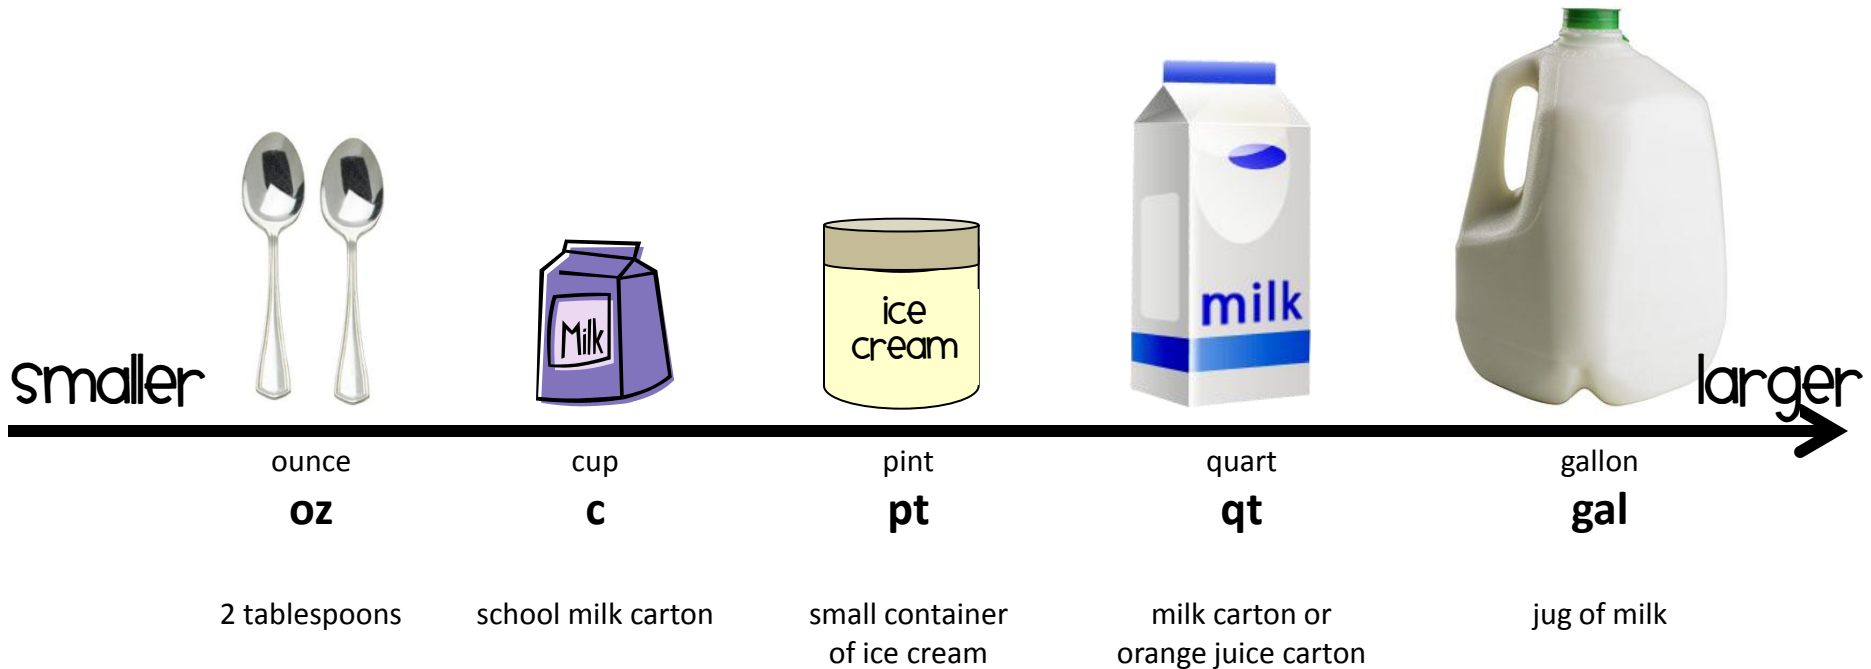

Customary Capacity

Customary Weight

lighter

heavier

ounce

pound

ton

oz

lb

T

slice of bread

loaf of bread

bread truck

Customary Length

shorter

inch
in.